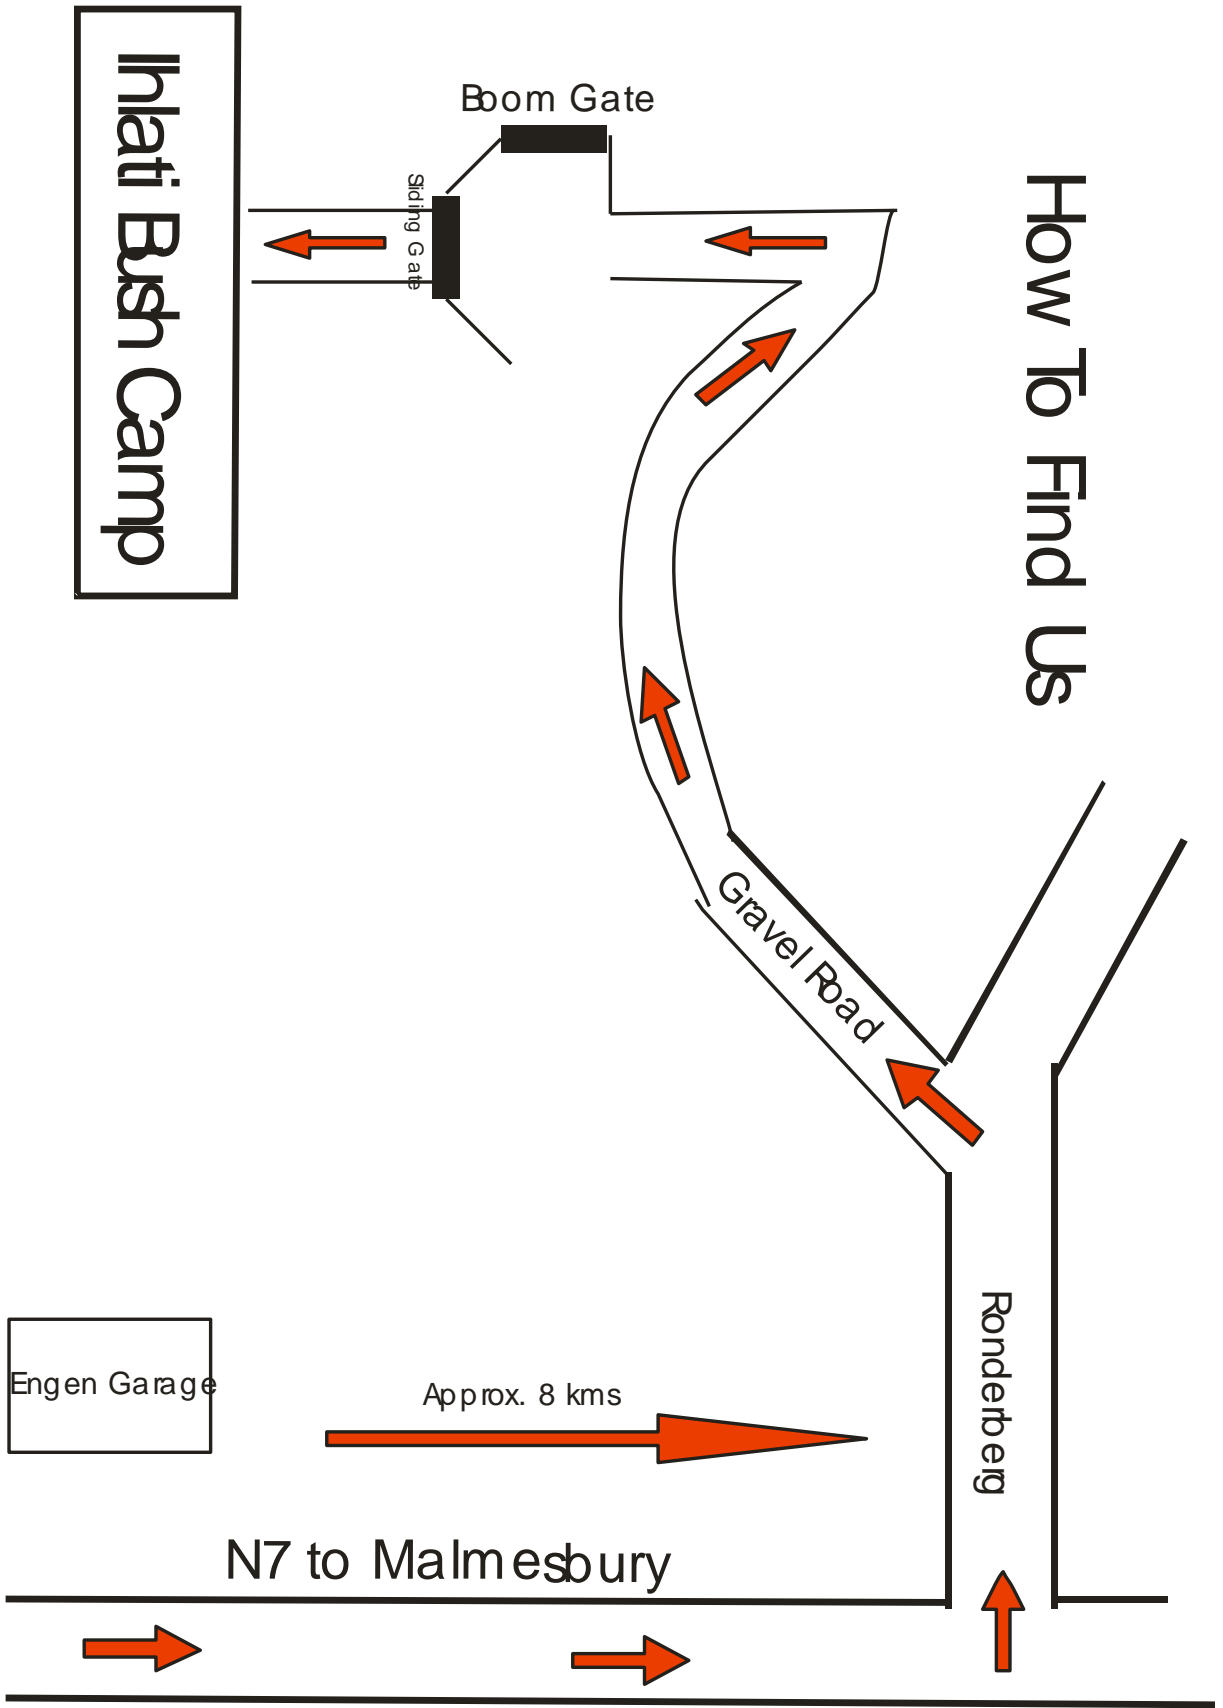

HOW TO FIND US

Inlati Bush Camp

Boom Gate

Sliding Gate

Gravel Road

Ronderberg

Engen Garage

Approx. 8 kms

N7 to Malmesbury